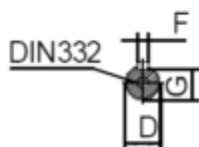

Data Sheet

Article number: 25030550042601

Description: Kleedrive T3C 225M2-4 55.0KW 1400 rpm
3x400/690V 50HZ IP55 B34 Eff=94,6%

Measures

A = 356	F = 16	P =
AA = 440	G = 49	R =
AC = Ø459	H = 225	S = -
AD = 558	HD = 333	T =
B = 311	K = Ø19	TBH = 233
C = 149	L = 805	TBS = 211.5
D = Ø55	M =	TBW = 186
E = 110	N =	