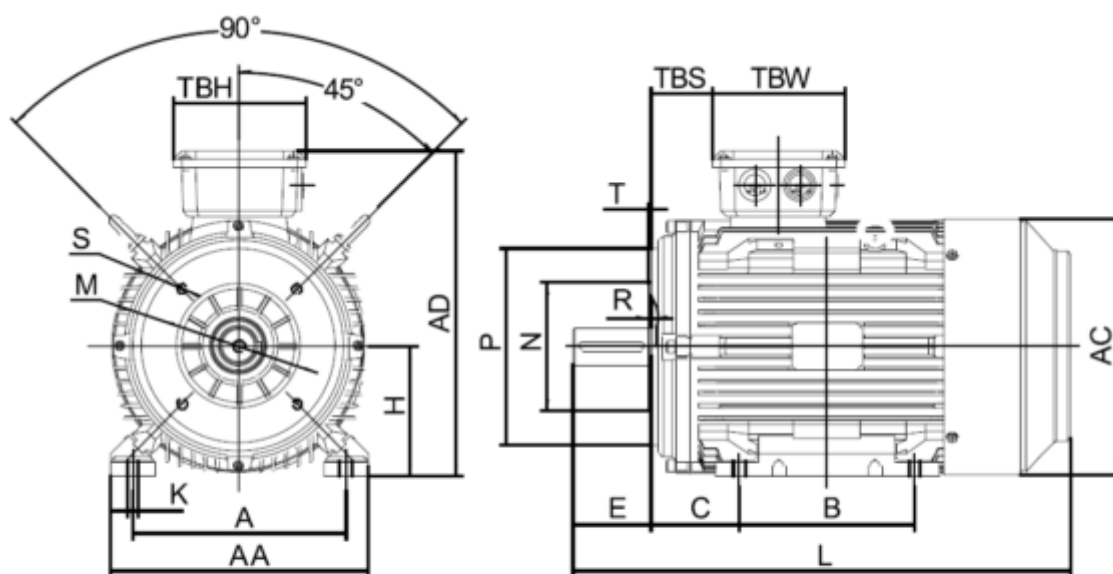

Data Sheet

Article number: 25030550042601

Description: Kleedrive T3C 225M2-4 55.0KW 1400 rpm
3x400/690V 50HZ IP55 B34 Eff=94,6%

Measures

A = 356	F = 16	P =
AA = 440	G = 49	R =
AC = Ø459	H = 225	S = -
AD = 558	HD = 333	T =
B = 311	K = Ø19	TBH = 233
C = 149	L = 805	TBS = 211.5
D = Ø55	M =	TBW = 186
E = 110	N =	